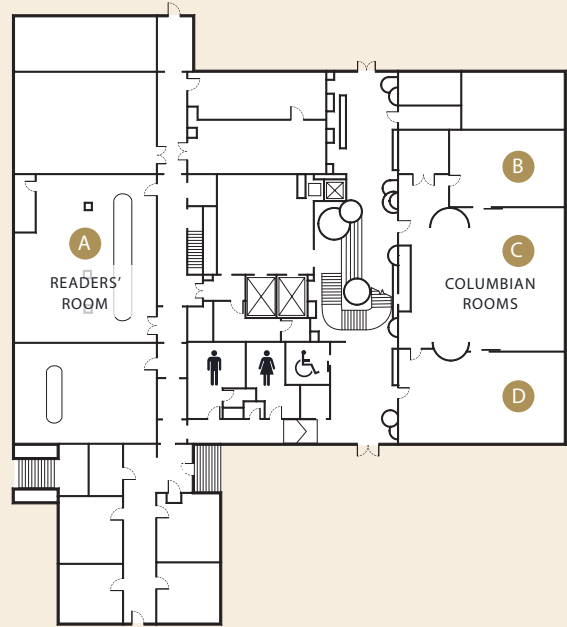

WISE 2024 Residential

VICTORIAN ACADEMY OF TEACHING AND LEADERSHIP

Ground Floor

41 ST ANDREWS PLACE

- A READERS' ROOMS
- B COLUMBIAN ROOM 1
- C COLUMBIAN ROOM 2
- D COLUMBIAN ROOM 3

Level 1

41 ST ANDREWS PLACE

- A ENTRY FOYER
- B LEARNING STUDIO 1
- C BASTOW LOUNGE
- D STAFF ROOM

Level 2

41 ST ANDREWS PLACE

- A ACADEMY HALL
- B DESIGN THINKING LAB
- C LEARNING STUDIO 2
- D LEARNING STUDIO 3